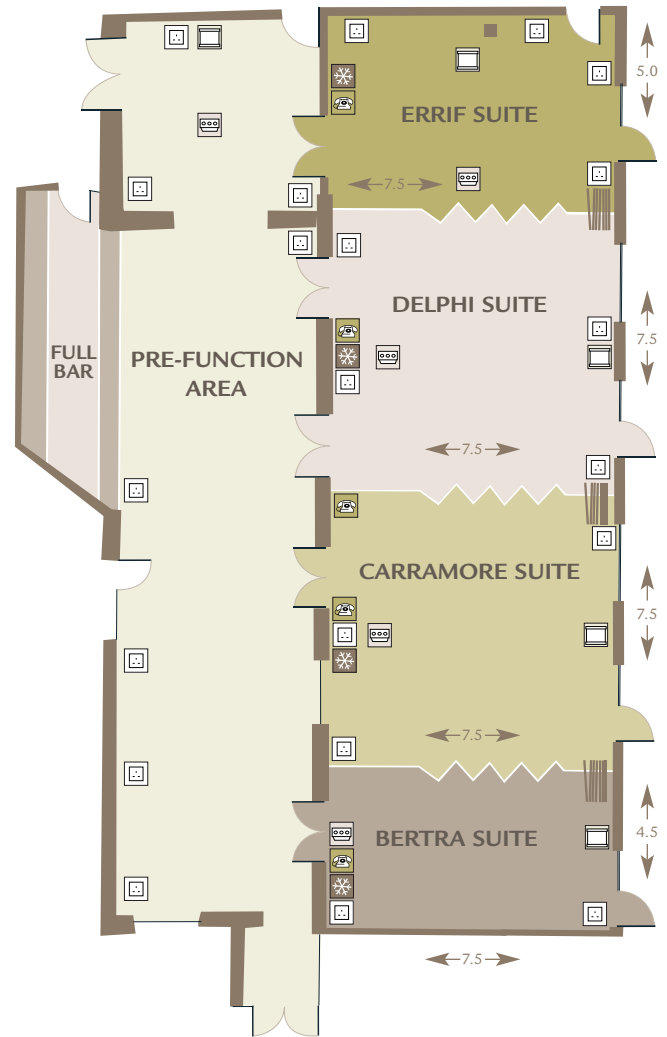

LEINSTER SUITE

| | |
|------------|----------|
| DIMENSIONS | 17M x 6M |
| THEATRE | 190 |
| CLASSROOM | 70 |
| BANQUET | 70 |

MUNSTER SUITE

| | |
|------------|----------|
| DIMENSIONS | 16M x 9M |
| THEATRE | 250 |
| CLASSROOM | 100 |
| BANQUET | 110 |

DELPHI SUITE

| | |
|------------|-------------|
| DIMENSIONS | 7.5M x 7.5M |
| THEATRE | 50 |
| CLASSROOM | 30 |
| BOARDROOM | 40 |
| BANQUET | 50 |

CARRAMORE SUITE

| | |
|------------|-------------|
| DIMENSIONS | 7.5M x 7.5M |
| THEATRE | 50 |
| CLASSROOM | 30 |
| BOARDROOM | 40 |
| BANQUET | 50 |

BERTRA SUITE

| | |
|------------|-------------|
| DIMENSIONS | 4.5M x 7.5M |
| THEATRE | 30 |
| CLASSROOM | 20 |
| BOARDROOM | 20 |
| BANQUET | 25 |

Castlecourt Hotel Ashleigh Suite

ERRIF + DELPHI + CARRAMORE + BERTRA = ASHLEIGH SUITE

Westport Plaza Hotel *Walnut & Ebony*

ROOM CAPACITIES

WALNUT SUITE

DIMENSIONS 10.5M x 11M

THEATRE 90

BOARDROOM 40

CLASSROOM 50

U-SHAPE 27