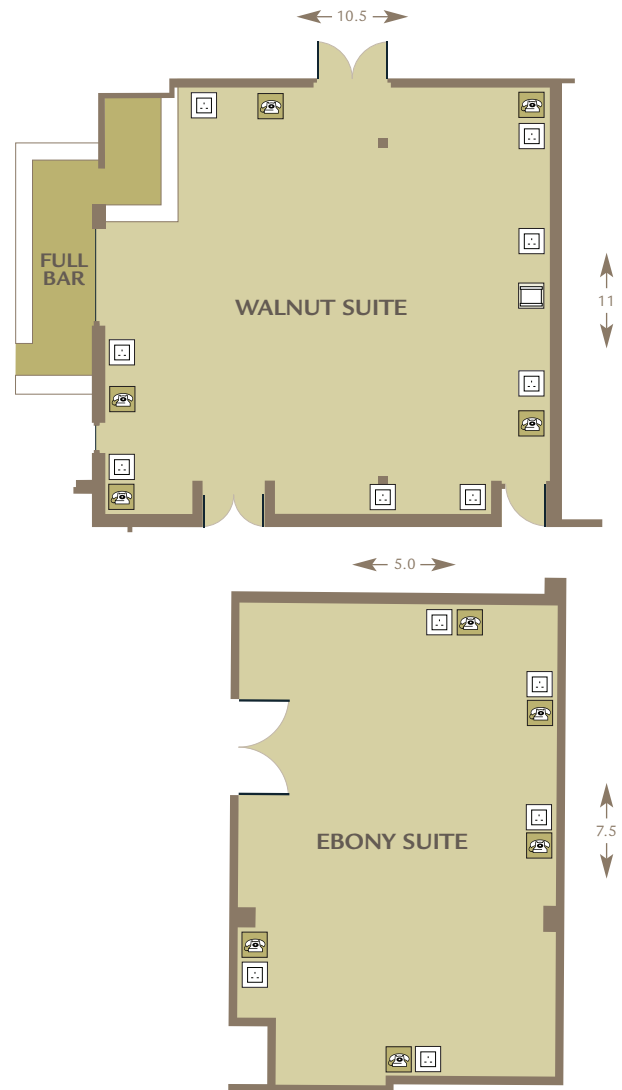

ROOM CAPACITIES

DOME SUITE

| | |
|------------|-----------|
| DIMENSIONS | 19M x 29M |
| THEATRE | 850 |
| CLASSROOM | 300 |
| BANQUET | 500 |

CONNAUGHT SUITE

| | |
|------------|-----------|
| DIMENSIONS | 19M x 14M |
| THEATRE | 380 |
| CLASSROOM | 190 |
| BANQUET | 250 |

LEINSTER SUITE

| | |
|------------|----------|
| DIMENSIONS | 17M x 6M |
| THEATRE | 190 |
| CLASSROOM | 70 |
| BANQUET | 70 |

MUNSTER SUITE

| | |
|------------|----------|
| DIMENSIONS | 16M x 9M |
| THEATRE | 250 |
| CLASSROOM | 100 |
| BANQUET | 110 |

Westport Plaza Hotel *Walnut & Ebony*

ROOM CAPACITIES

WALNUT SUITE

DIMENSIONS 10.5M x 11M

THEATRE 90

BOARDROOM 40

CLASSROOM 50

U-SHAPE 27

BANQUET 80

EBONY SUITE

DIMENSIONS 5M x 7.5M

THEATRE 24

BOARDROOM 15

CLASSROOM 20

U-SHAPE 15

Your Westport, You're Welcome