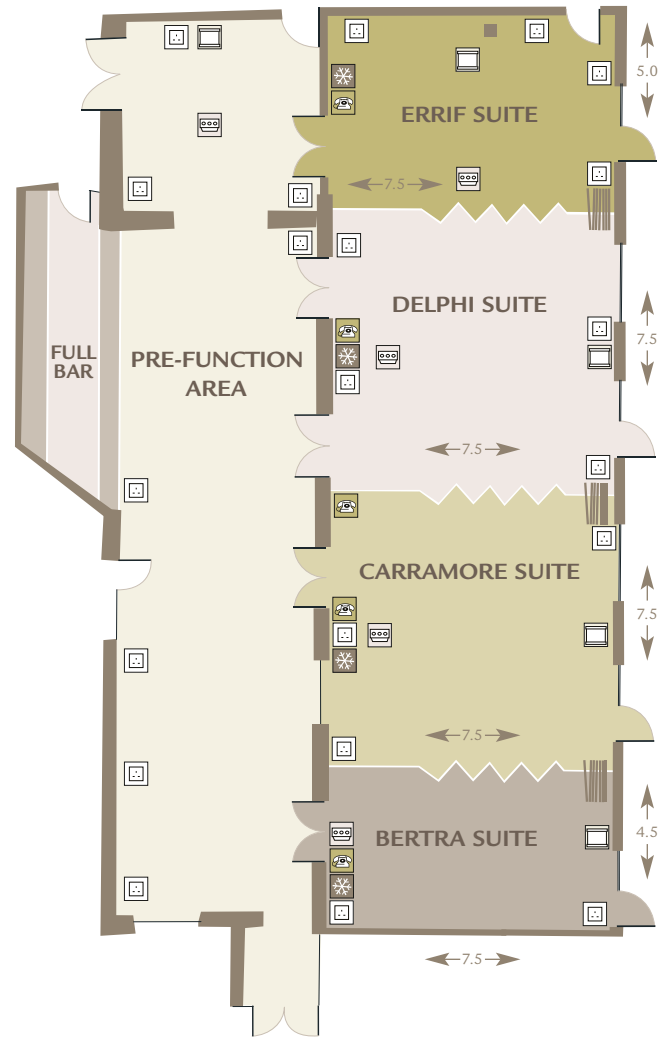

ROOM CAPACITIES

DOME SUITE

DIMENSIONS	19M x 29M
THEATRE	850
CLASSROOM	300
BANQUET	500

CONNAUGHT SUITE

DIMENSIONS	19M x 14M
THEATRE	380
CLASSROOM	190
BANQUET	250

LEINSTER SUITE

DIMENSIONS	17M x 6M
THEATRE	190
CLASSROOM	70
BANQUET	70

MUNSTER SUITE

DIMENSIONS	16M x 9M
THEATRE	250
CLASSROOM	100
BANQUET	110

Castlecourt Hotel **Dome Suite**

MUNSTER + LEINSTER + CONNAUGHT = DOME SUITE

Your Westport, You're Welcome

Air Conditioned

Power Sockets

ROOM CAPACITIES

ASHLEIGH SUITE

DIMENSIONS	24M x 7.5M
THEATRE	200
CLASSROOM	120
BANQUET	200

ERRIF SUITE

DIMENSIONS	5M x 7.5M
THEATRE	30
CLASSROOM	20
BOARDROOM	20
BANQUET	25

DELPHI SUITE

DIMENSIONS	7.5M x 7.5M
THEATRE	50
CLASSROOM	30
BOARDROOM	40
BANQUET	50

CARRAMORE SUITE

DIMENSIONS	7.5M x 7.5M
THEATRE	50
CLASSROOM	30
BOARDROOM	40
BANQUET	50

BERTRA SUITE

DIMENSIONS	4.5M x 7.5M
THEATRE	30
CLASSROOM	20
BOARDROOM	20
BANQUET	25

Castlecourt Hotel Ashleigh Suite

ERRIF + DELPHI + CARRAMORE + BERTRA = ASHLEIGH SUITE