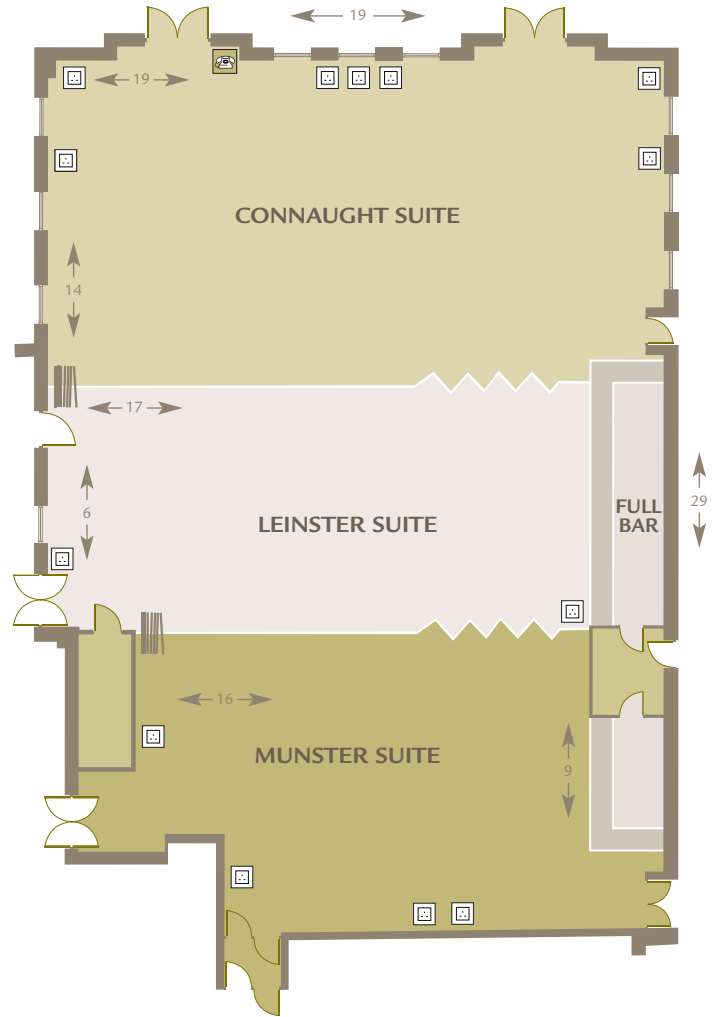

ROOM CAPACITIES

DOME SUITE

DIMENSIONS	19M x 29M
THEATRE	850
CLASSROOM	300
BANQUET	500

CONNAUGHT SUITE

DIMENSIONS	19M x 14M
THEATRE	380
CLASSROOM	190
BANQUET	250

LEINSTER SUITE

DIMENSIONS	17M x 6M
THEATRE	190
CLASSROOM	70
BANQUET	70

MUNSTER SUITE

DIMENSIONS	16M x 9M
THEATRE	250
CLASSROOM	100
BANQUET	110

Castlecourt Hotel **Dome Suite**

MUNSTER + LEINSTER + CONNAUGHT = DOME SUITE

Your Westport, You're Welcome

Air Conditioned

Power Sockets

ROOM CAPACITIES

ASHLEIGH SUITE

DIMENSIONS	24M x 7.5M
THEATRE	200
CLASSROOM	120
BANQUET	200

ERRIF SUITE

DIMENSIONS	5M x 7.5M
THEATRE	30
CLASSROOM	20
BOARDROOM	20
BANQUET	25

DELPHI SUITE

DIMENSIONS	7.5M x 7.5M
THEATRE	50
CLASSROOM	30
BOARDROOM	40
BANQUET	50

CARRAMORE SUITE

DIMENSIONS	7.5M x 7.5M
THEATRE	50
CLASSROOM	30
BOARDROOM	40
BANQUET	50

BERTRA SUITE

DIMENSIONS	4.5M x 7.5M
THEATRE	30
CLASSROOM	20
BOARDROOM	20
BANQUET	25

Castlecourt Hotel Ashleigh Suite

ERRIF + DELPHI + CARRAMORE + BERTRA = ASHLEIGH SUITE