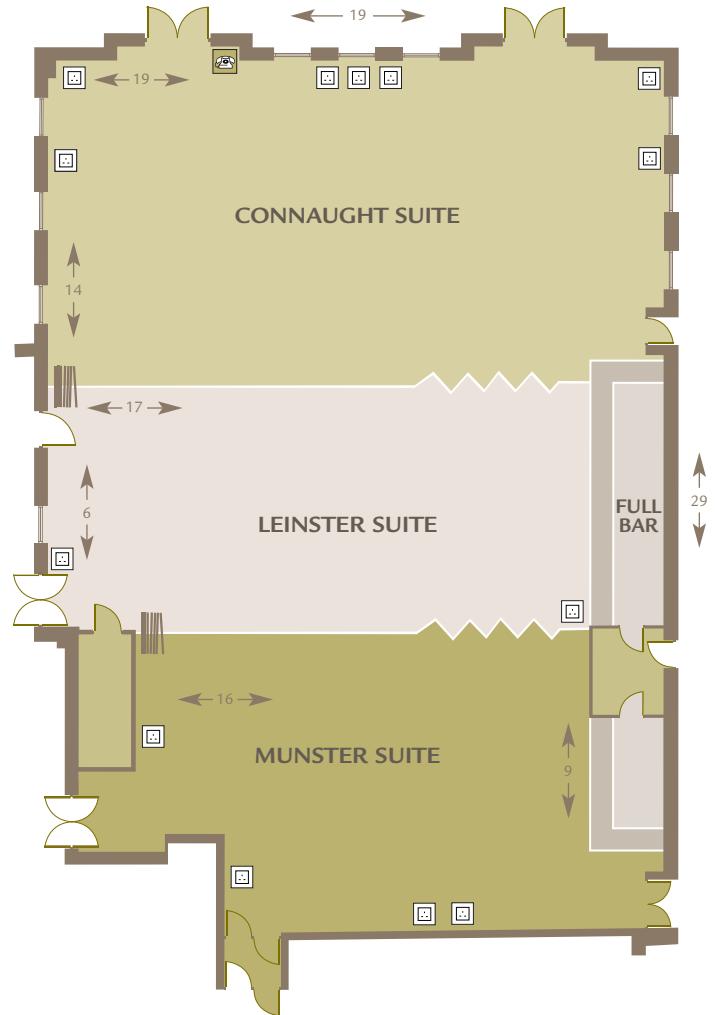

ROOM CAPACITIES

DOME SUITE

| | |
|------------|-----------|
| DIMENSIONS | 19M x 29M |
| THEATRE | 850 |
| CLASSROOM | 300 |
| BANQUET | 500 |

CONNAUGHT SUITE

| | |
|------------|-----------|
| DIMENSIONS | 19M x 14M |
| THEATRE | 380 |
| CLASSROOM | 190 |
| BANQUET | 250 |

LEINSTER SUITE

| | |
|------------|----------|
| DIMENSIONS | 17M x 6M |
| THEATRE | 190 |
| CLASSROOM | 70 |
| BANQUET | 70 |

MUNSTER SUITE

| | |
|------------|----------|
| DIMENSIONS | 16M x 9M |
| THEATRE | 250 |
| CLASSROOM | 100 |
| BANQUET | 110 |

Castlecourt Hotel *Dome Suite*

MUNSTER + LEINSTER + CONNAUGHT = DOME SUITE

Your Westport, You're Welcome

Air Conditioned

Power Sockets

Portable Screen

Portable LCD Projector

Phone Lines

Westport Plaza Hotel *Walnut & Ebony*

ROOM CAPACITIES

WALNUT SUITE

DIMENSIONS 10.5M x 11M

THEATRE 90

BOARDROOM 40

CLASSROOM 50

U-SHAPE 27